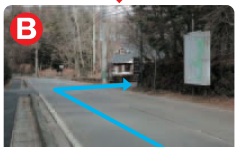

Turn right at "南原" (Minamihara) sign.