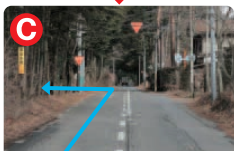

Turn right at the corner next to the map "南ヶ丘区案内図" (Minamigaoka-ku map).

Turn left at the red triangular sign that reads "止まれ" (Stop).