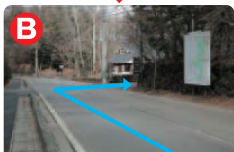

Turn right at "南原" (Minamihara) sign.